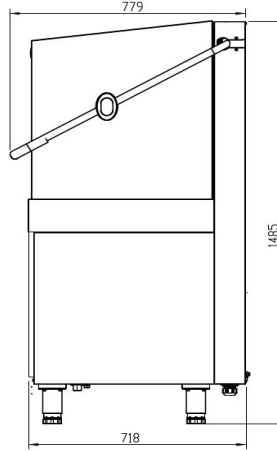

Code: 071T.1111AH.BB	Touch Screen Hood Type Dishwasher	Model: HW-600B3 PDRT
--------------------------------	------------------------------------------	--------------------------------

DIMENSIONS (Net)		DIMENSIONS (Shipping)	
* Width (mm):	707	* Width (mm):	725
* Depth (mm):	779	* Depth (mm):	795
* Height (mm):	1485 (1955)	* Height (mm):	1638
* Weight (kg):	110 (+/- 10)	* Weight (kg):	120
		* Volume (m³):	0,94

TECHNICAL SPECIFICATIONS

* Washing Capacity (Basket/hr):	69/35/27/23/18	* Electric consumption:	9,7 Kw 380 V 50 Hz
* Washing Tank Capacity:	22 lt		11,5 Kw 415 V 50 Hz
* Boiler Tank Capacity:	7 lt	WATER-IN	
* Washing Pump Power:	0,66 kW	* Cold water inlet:	3/4 inch
* Rinsing Pump Power:	0,25 kW	* Hot Water Inlet:	3/4 inch
* Washing Heat power:	1,8 kW (380 V) 2,2 kW (415 V)	* Water inlet pressure	2-4 Bar
* Rinsing Heat power:	9,0 kW (380 V) 10,8 kW (415 V)	DRAIN	
* Max. Noise:	67 dBA	* Dirty water discharge connection:	3/4 inch (Ø28 mm)
* Loading Height:	445 mm	Protection class:	IPX5