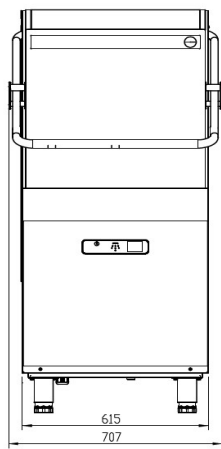

Code: 071T.1111AH.BB	Touch Screen Hood Type Dishwasher	Model: HW-600B3 PDRT
--------------------------------	------------------------------------------	--------------------------------

DIMENSIONS (Net)		DIMENSIONS (Shipping)	
* Width (mm):	707	* Width (mm):	725
* Depth (mm):	779	* Depth (mm):	795
* Height (mm):	1485 (1955)	* Height (mm):	1638
* Weight (kg):	110 (+/- 10)	* Weight (kg):	120
		* Volume (m³):	0,94

TECHNICAL SPECIFICATIONS

* Washing Capacity (Basket/hr):	69/35/27/23/18	* Electric consumption:	9,7 Kw 380 V 50 Hz
* Washing Tank Capacity:	22 lt		11,5 Kw 415 V 50 Hz
* Boiler Tank Capacity:	7 lt	WATER-IN	
* Washing Pump Power:	0,66 kW	* Cold water inlet:	3/4 inch
* Rinsing Pump Power:	0,25 kW	* Hot Water Inlet:	3/4 inch
* Washing Heat power:	1,8 kW (380 V) 2,2 kW (415 V)	* Water inlet pressure	2-4 Bar
* Rinsing Heat power:	9,0 kW (380 V) 10,8 kW (415 V)	DRAIN	
* Max. Noise:	67 dBA	* Dirty water discharge connection:	3/4 inch (Ø28 mm)
* Loading Height:	445 mm	Protection class:	IPX5