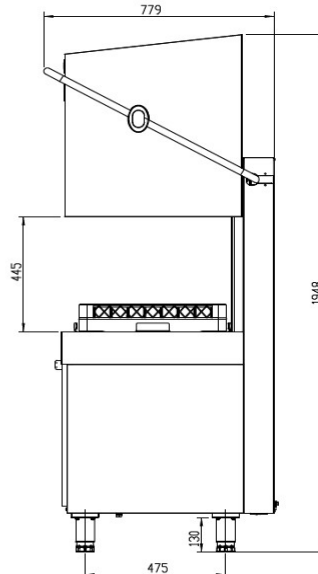

Code: 071T.1111AH.BB	Touch Screen Hood Type Dishwasher	Model: HW-600B3 PDRT
--------------------------------	------------------------------------------	--------------------------------

DIMENSIONS (Net)		DIMENSIONS (Shipping)	
* Width (mm):	707	* Width (mm):	725
* Depth (mm):	779	* Depth (mm):	795
* Height (mm):	1485 (1955)	* Height (mm):	1638
* Weight (kg):	110 (+/- 10)	* Weight (kg):	120
		* Volume (m³):	0,94

TECHNICAL SPECIFICATIONS

* Washing Capacity (Basket/hr):	69/35/27/23/18	* Electric consumption:	9,7 Kw 380 V 50 Hz
* Washing Tank Capacity:	22 lt		11,5 Kw 415 V 50 Hz
* Boiler Tank Capacity:	7 lt	WATER-IN	
* Washing Pump Power:	0,66 kW	* Cold water inlet:	3/4 inch
* Rinsing Pump Power:	0,25 kW	* Hot Water Inlet:	3/4 inch
* Washing Heat power:	1,8 kW (380 V) 2,2 kW (415 V)	* Water inlet pressure	2-4 Bar
* Rinsing Heat power:	9,0 kW (380 V) 10,8 kW (415 V)	DRAIN	
* Max. Noise:	67 dBA	* Dirty water discharge connection:	3/4 inch (Ø28 mm)
* Loading Height:	445 mm	Protection class:	IPX5