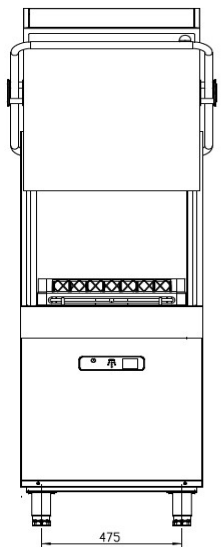

Code: 071T.1111AH.BB	Touch Screen Hood Type Dishwasher	Model: HW-600B3 PDRT
--------------------------------	------------------------------------------	--------------------------------

DIMENSIONS (Net)		DIMENSIONS (Shipping)	
* Width (mm):	707	* Width (mm):	725
* Depth (mm):	779	* Depth (mm):	795
* Height (mm):	1485 (1955)	* Height (mm):	1638
* Weight (kg):	110 (+/- 10)	* Weight (kg):	120
		* Volume (m³):	0,94

TECHNICAL SPECIFICATIONS

* Washing Capacity (Basket/hr):	69/35/27/23/18	* Electric consumption:	9,7 Kw 380 V 50 Hz
* Washing Tank Capacity:	22 lt		11,5 Kw 415 V 50 Hz
* Boiler Tank Capacity:	7 lt	WATER-IN	
* Washing Pump Power:	0,66 kW	* Cold water inlet:	3/4 inch
* Rinsing Pump Power:	0,25 kW	* Hot Water Inlet:	3/4 inch
* Washing Heat power:	1,8 kW (380 V) 2,2 kW (415 V)	* Water inlet pressure	2-4 Bar
* Rinsing Heat power:	9,0 kW (380 V) 10,8 kW (415 V)	DRAIN	
* Max. Noise:	67 dBA	* Dirty water discharge connection:	3/4 inch (Ø28 mm)
* Loading Height:	445 mm	Protection class:	IPX5